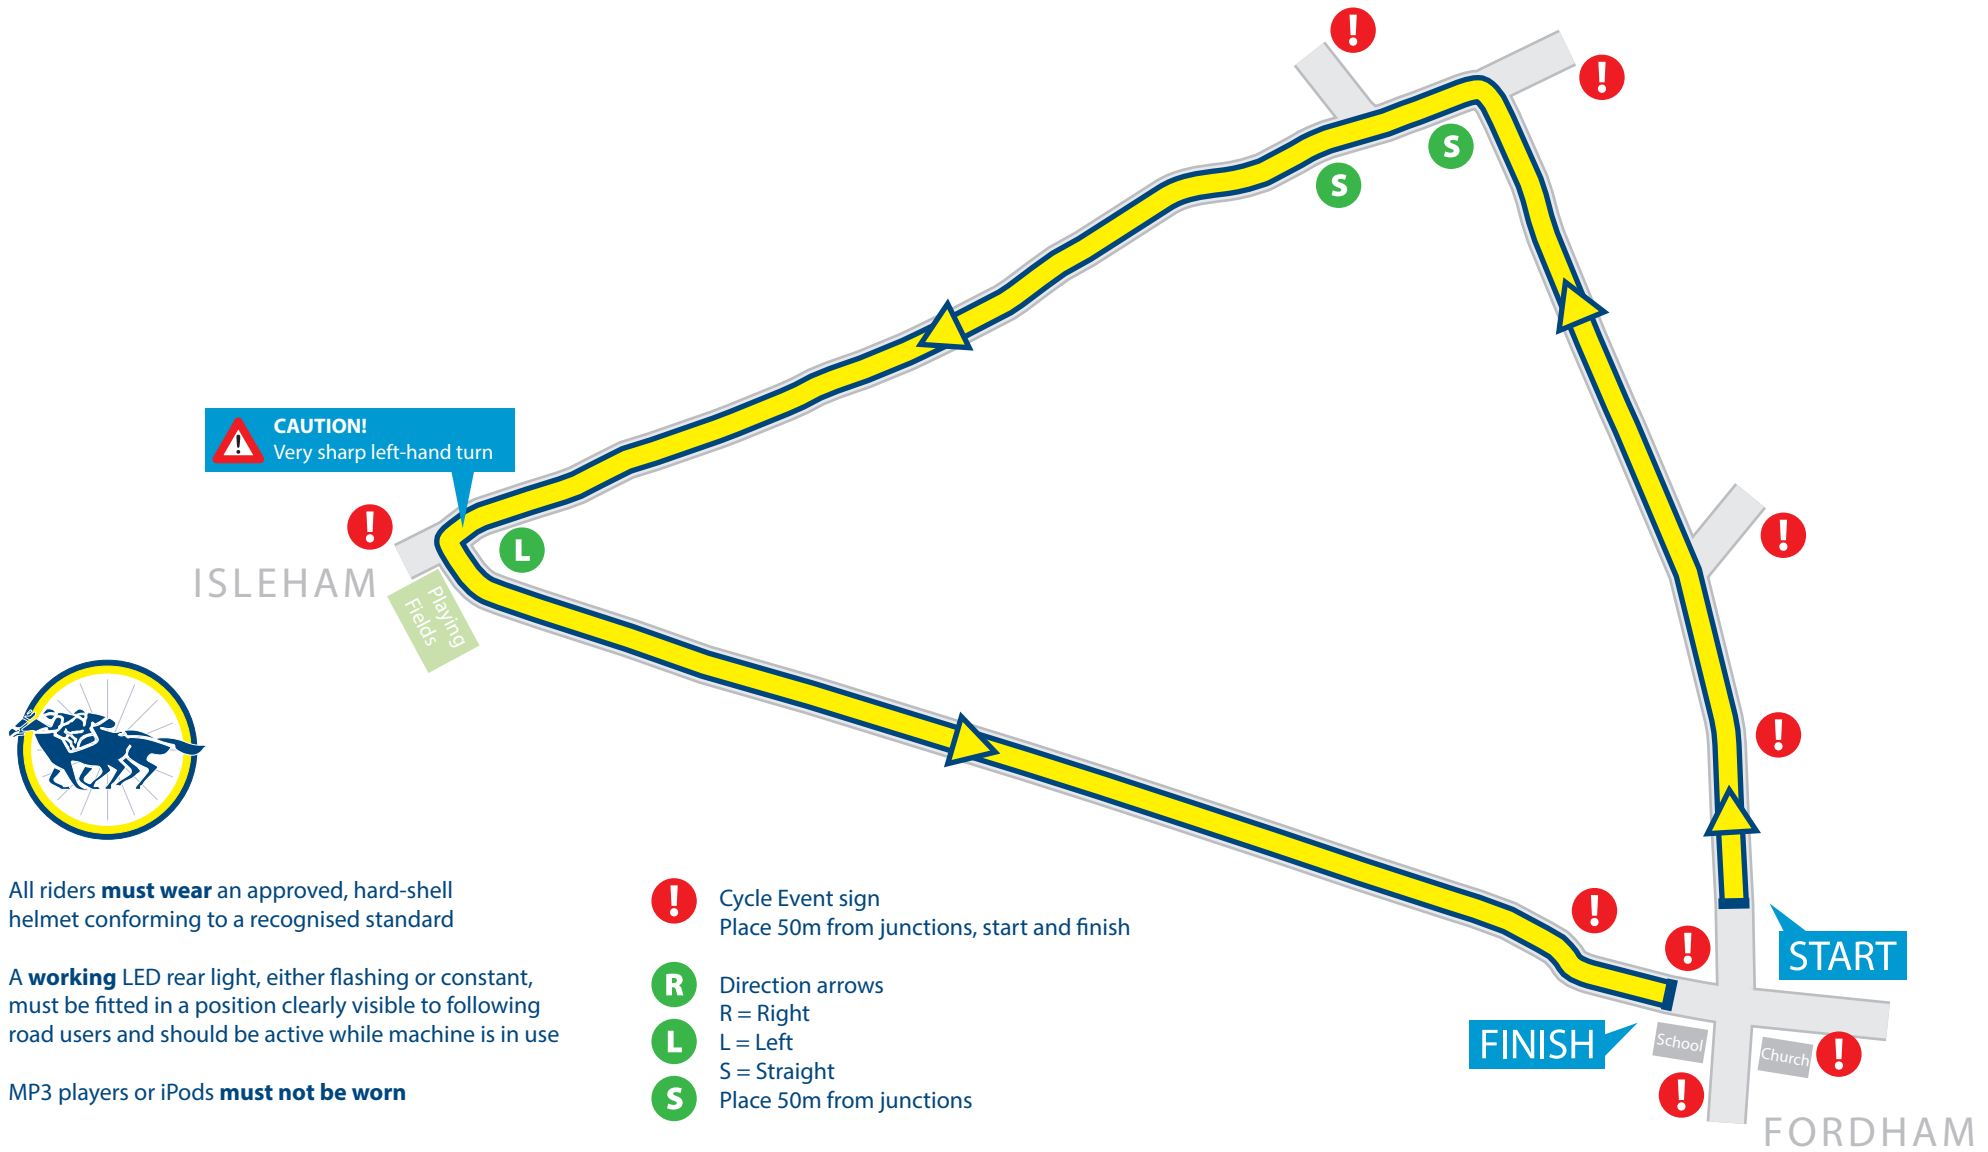

NEWMARKET CYCLING AND TRIATHLON CLUB TIME TRIAL SERIES

FORDHAM - 5 MILES

All riders **must wear** an approved, hard-shell helmet conforming to a recognised standard

A **working** LED rear light, either flashing or constant, must be fitted in a position clearly visible to following road users and should be active while machine is in use