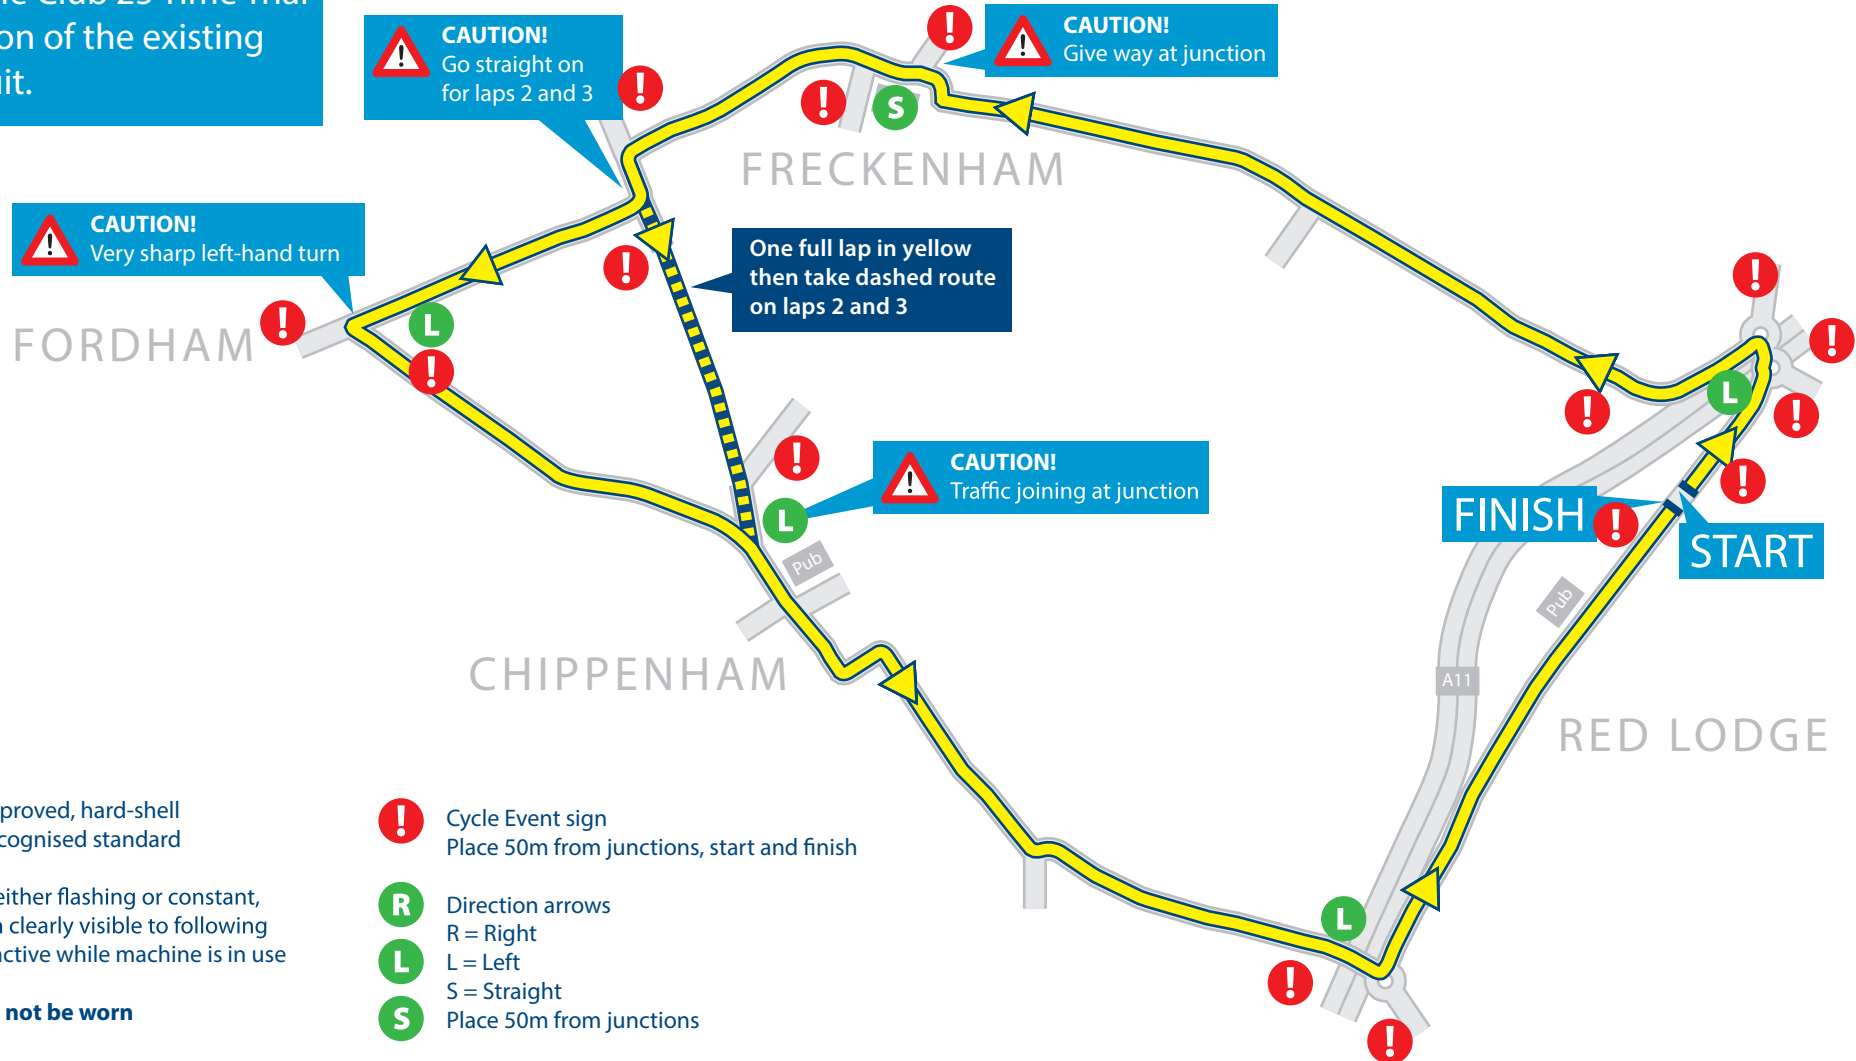

NEWMARKET CYCLING AND TRIATHLON CLUB TIME TRIAL SERIES

CLUB 25 - 25 MILES

New for 2013, the Club 25 Time Trial is a 3-lap variation of the existing Red Lodge circuit.

All riders **must wear** an approved, hard-shell helmet conforming to a recognised standard

A **working** LED rear light, either flashing or constant, must be fitted in a position clearly visible to following road users and should be active while machine is in use

MP3 players or iPods **must not be worn**